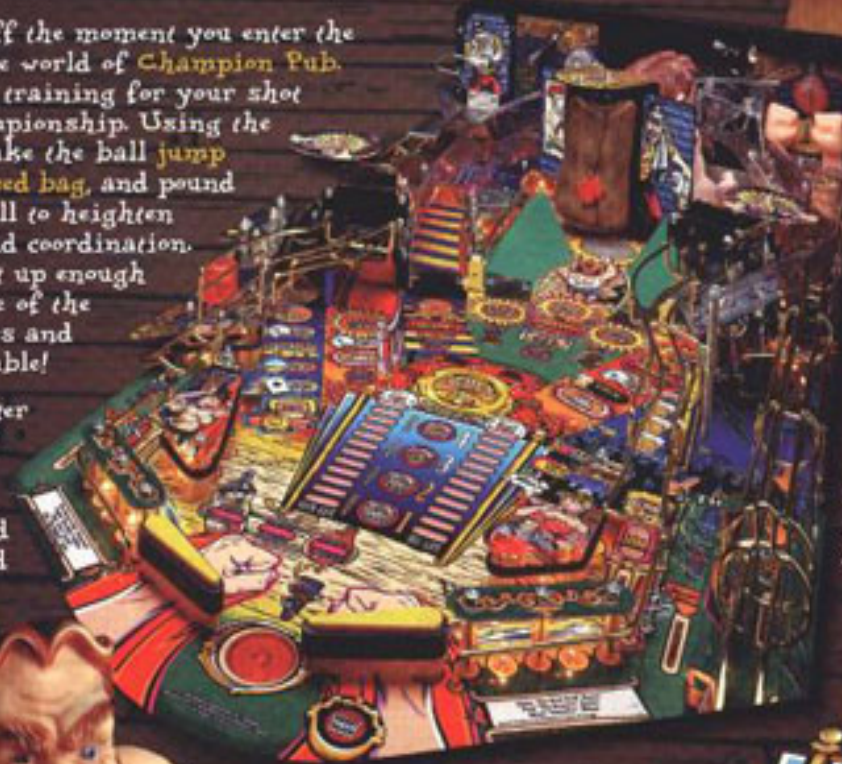

BARE KNUCKLED, BAR BRAWLIN' FIST THUMPIN' ACTION

JUMP ROPE

HEAVY BAG

SPEED BAG

The gloves are off the moment you enter the rough-and-tumble world of **Champion Pub**. You're "The Kid" training for your shot at the Pub Championship. Using the flippers, you make the ball jump rope, work the speed bag, and pound the heavy bag, all to heighten your strength and coordination. Once you've built up enough life bars, hit one of the "start fight" shots and get ready to rumble!

Battle brawler after brawler in front of a packed house. Knock out five in a row and you'll be crowned Pub Champion!

- 4 multi-ball modes and **15 JACKPOT LEVELS** to challenge contenders

- Battle **10** different international **OPPONENTS**

- Over **300** professionally scripted **SPEECH CALLS** bring the boxers to life

- Poker Night and the Spittin' Gallery - **2 INTENSE VIDEO MODES!**

- With its multitude of **INTERACTIVE FEATURES**, Champion Pub is both entertaining for novices and challenging to experts